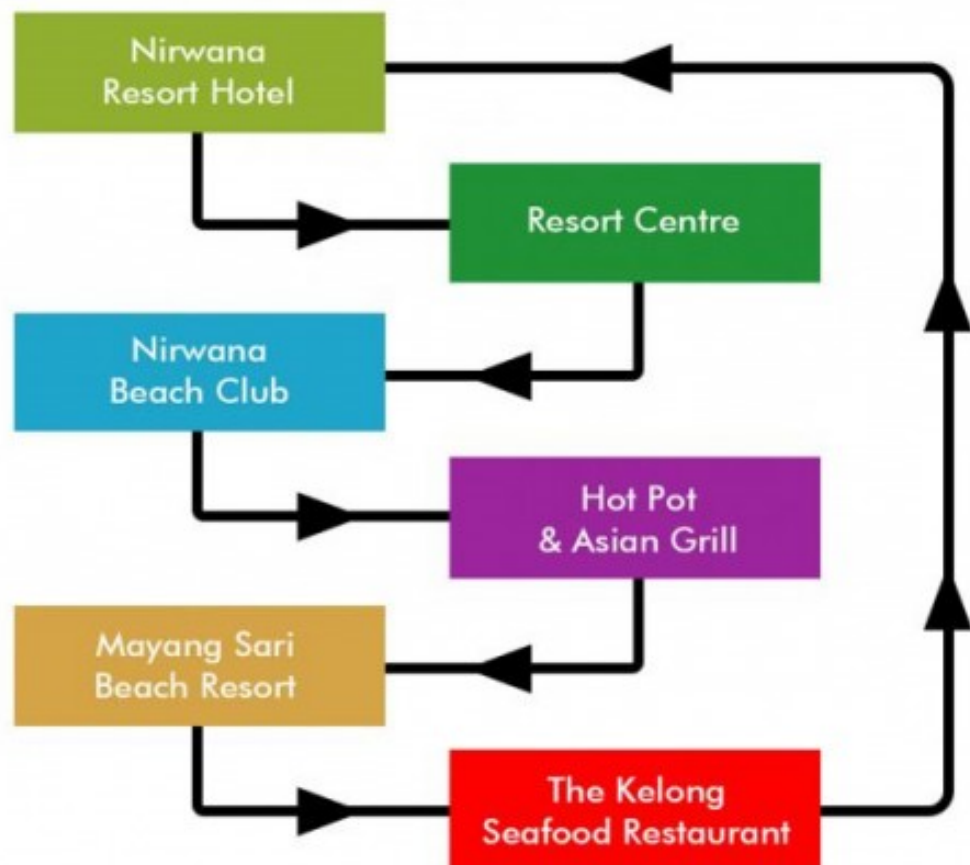

Daily Resort Schedule:

Pick Up and Drop Off Point

Daily Resort Schedule:

Bus Schedule: 30 MINS INTERVAL

Monday to Sunday: Black
 *Only available on Saturday

Time schedule departing from Nirwana Resort Hotel Lobby

09.00 am	12.45 pm*	05.00 pm	07.45 pm*
09.30 am	01.00 pm	05.15 pm*	08.00 pm
10.00 am	01.15 pm*	05.30 pm	08.15 pm*
10.30 am	01.30 pm	05.45 pm*	08.30 pm
11.00 am	01.45 pm*	06.00 pm	08.45 pm*
11.15 am*	02.00 pm	06.15 pm*	09.00 pm
11.30 am	02.30 pm	06.30 pm	09.30 pm
11.45 am*	03.00 pm	06.45 pm*	10.00 pm
12.00 pm	03.30 pm	07.00 pm	10.30 pm
12.15 pm*	04.00 pm	07.15 pm*	11.00 pm
12.30 pm	04.30 pm	07.30 pm	